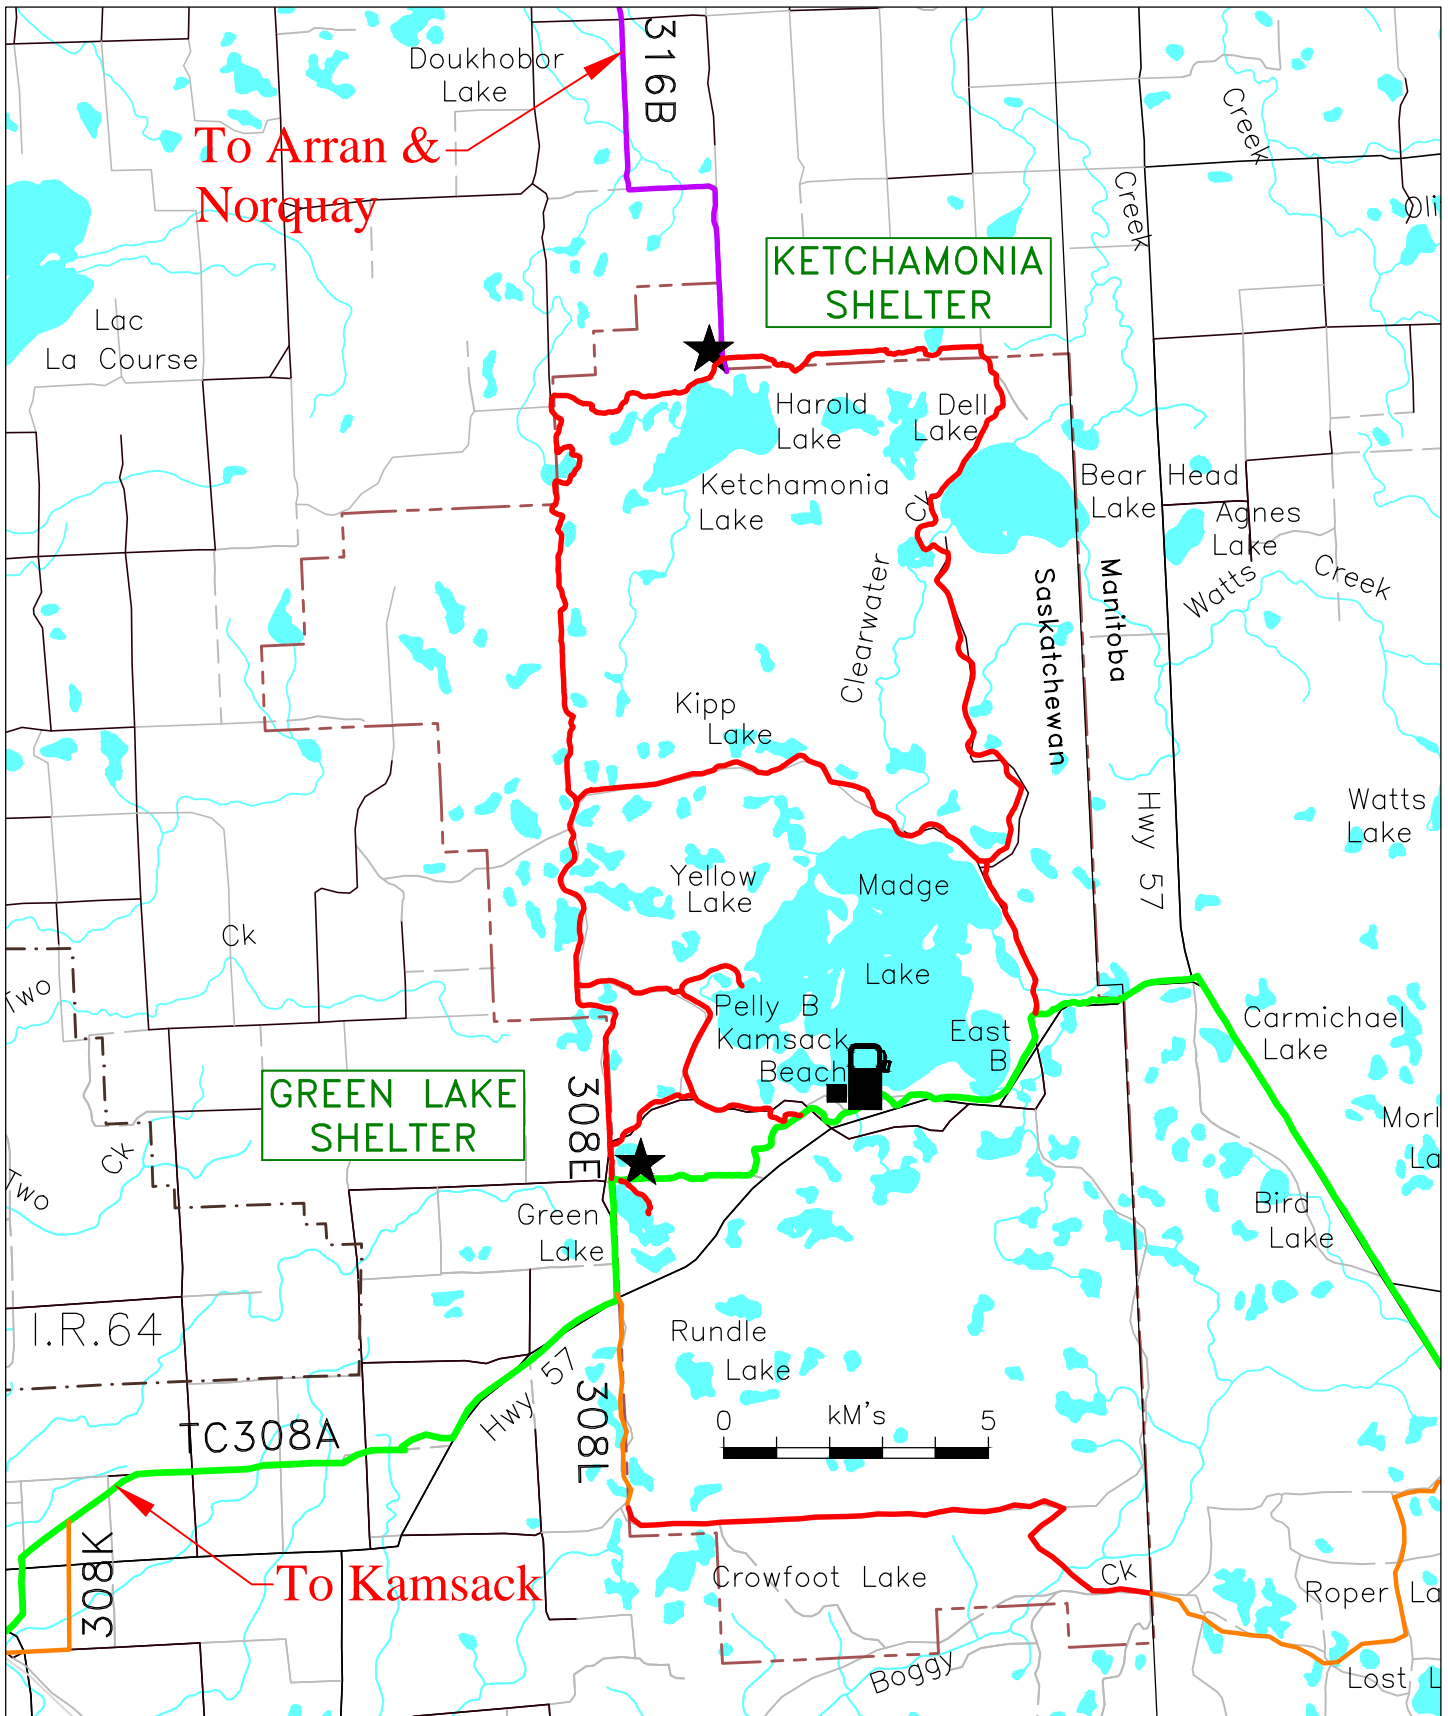

Duck Mountain Provincial Park Trails

Latest Update Mar 26/2012

Latest Print Mar 26/2012

ALL TRAILS GPS'D on Mar 26/2012

Base map data is copyright of ISC / Information Services Corp. and provided under License to Saskatchewan Snowmobile Association. The Snowmobile Trail Information provided on the S.S.A. maps may have changes that have occurred after printing. Please check with local authorities prior to accessing trails.

Trail Types:

Trans Canadian

Primary

Secondary

Park Trails

Legend:

Fuel Site

Warm-up Shelter